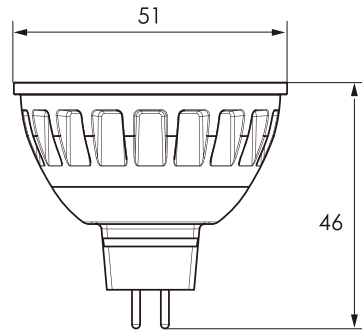

Expert Color

MR16 (可調光)

單位：mm

✓ SVM: 0.01
✓ 閃爍指數: 0.1%

產品優勢

- 飛利浦搭配獨有SVM技術，確保產品使用無閃頻，讓光源更穩定舒適，對眼睛負擔更低

產品建議搭配

- 避免 LED lamps 閃爍發生
- 簡易替換
- 加強調光器搭配性
- 調光亮度可低至 5%

產品特色

- CRI >97 高演色性，色彩表現如太陽光
- 獨有SVM技術，確保產品使用無閃頻
- 壽命長達40,000小時
- COB設計，全出光面，完美搭配燈具