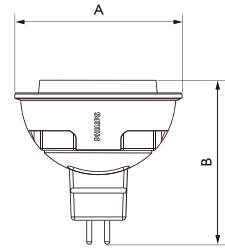

單位:mm

產品型號	A	B
MASTER LED 4W	47.8	49.9
MASTER LED 5.5W	47.8	49.9

產品特色

- 多種角度及色溫選擇。
- 效率再提升20%，節能效率相較傳統鹵素燈>85%
- 適合多數傳統與電子式變壓器。(請見變壓器建議清單)
- 先進冷卻系統，確保光衰低，亮度持久信用可靠
- 嚴謹的散熱結構設計，安全性通過國際認證
- 光束強，真正取代35W、50W 鹵素燈泡
- 無紫外線的冷光束，間接減少空調電力，更節省電費
- 壽命長達25,000小時

應用時的注意事項

- 操作溫度介於 -20°C 至 40°C 之間
- 僅適合安裝於室內與開放式燈具中，便於充分通風 (10 公釐的通風空間)
- 不適合作為緊急照明燈具或安全出口燈
- 不可於潮濕環境中使用或安裝