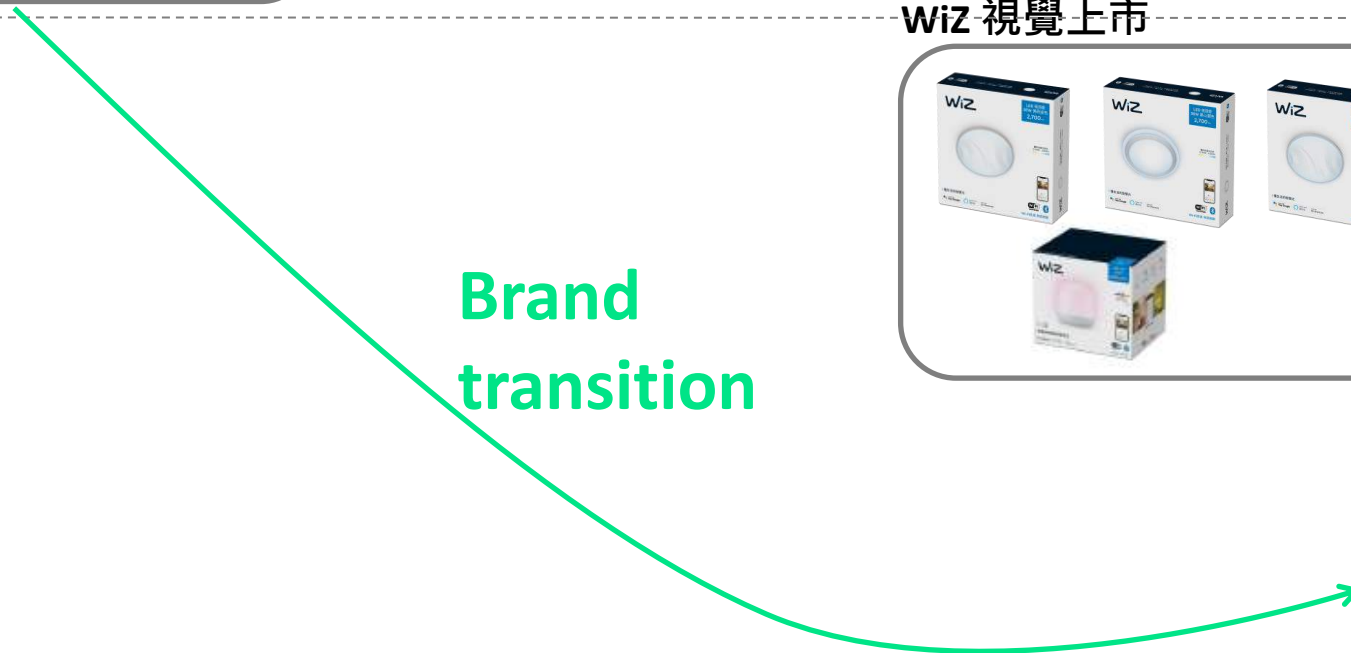

WiZ

SMART LIGHTING FOR YOUR DAILY LIVING

2021-2022 Brand & Product Portfolio

紫包裝

藍包裝

Wiz 視覺上市

Wiz 專區視覺改裝

Brand transition